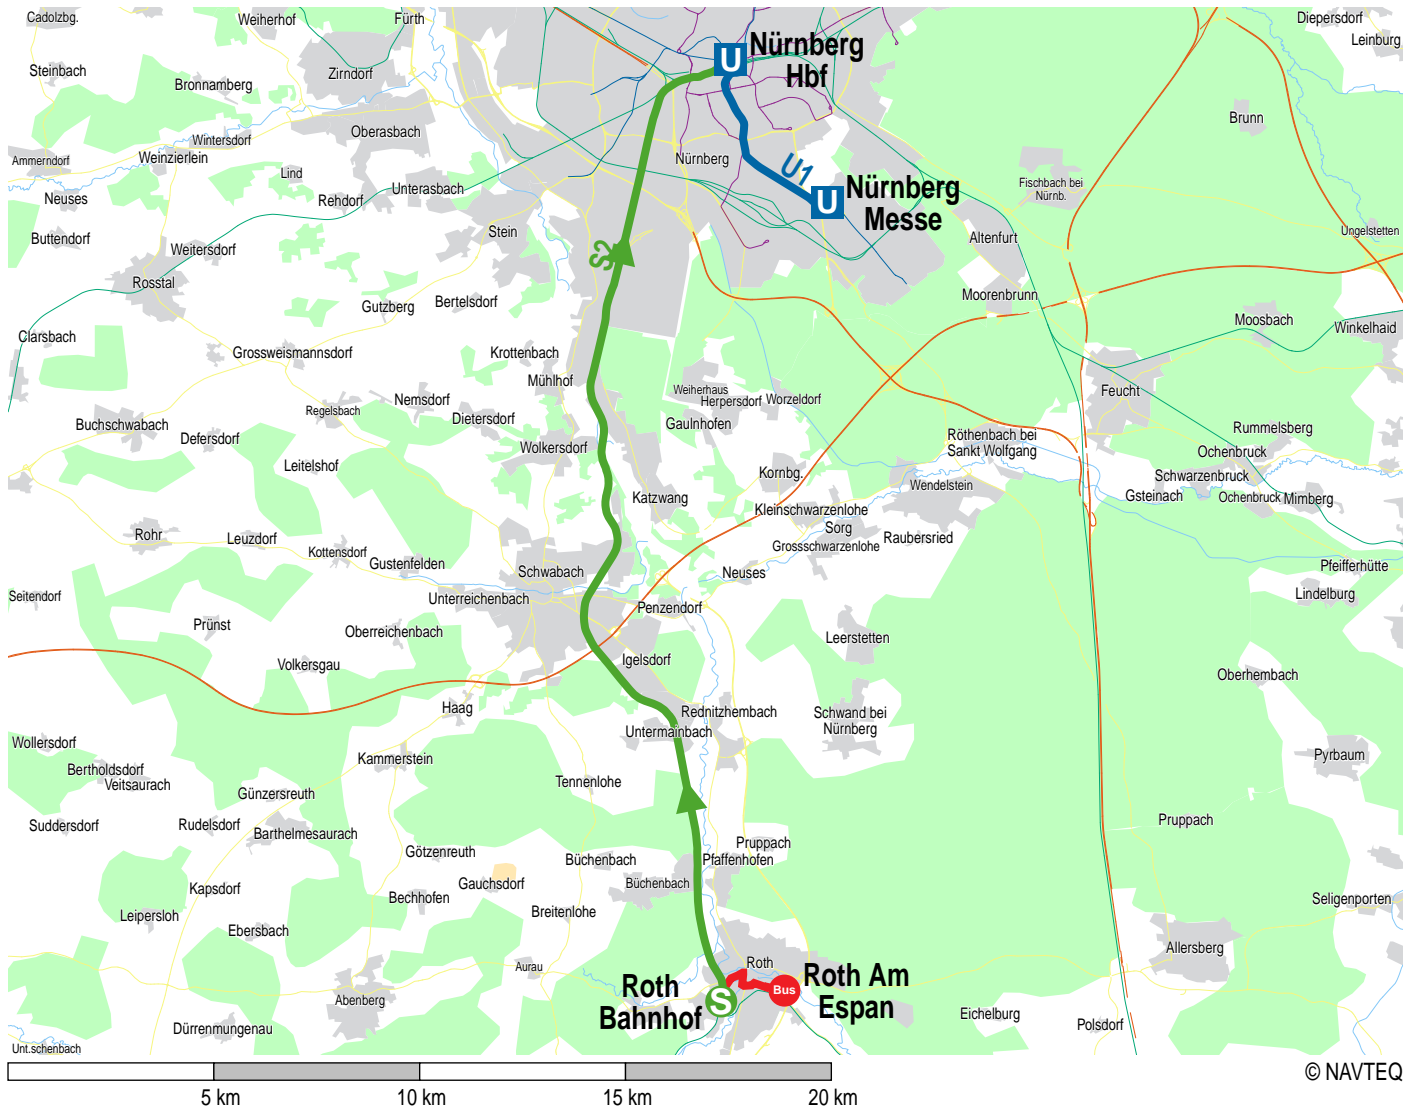

Route option from Roth Am Espan to Nürnberg Messe

- U U-Bahn
- S S-Bahn
- Footpath
- Stadtbuss
- S Commuter railway
- U Underground
- Bus Bus

1.1	Bus	Bus 681	Roth Am Espan	Roth Bahnhof	Kiliansdorf Reiherstr.
2.1	S	Commuter railway S2	Roth Bahnhof	Nürnberg Hbf	Altdorf Bahnhof
3.1	U	Underground U1	Nürnberg Hbf	Nürnberg Messe	Nürnberg Langwasser Süd